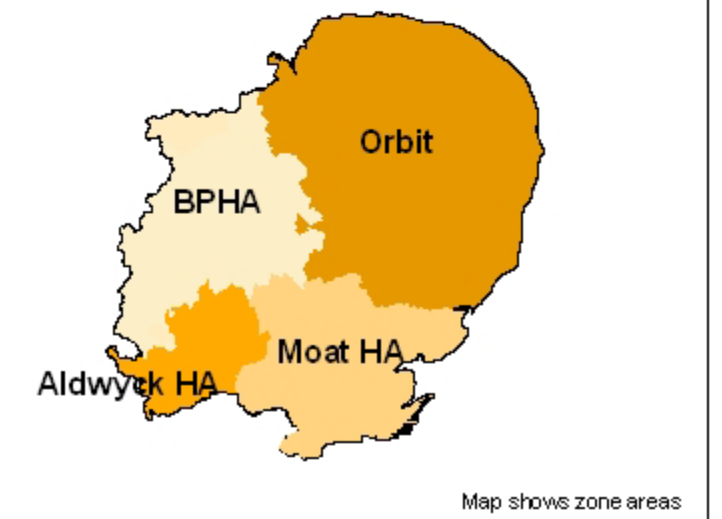

Affordable Rent

222 schemes, 3122 homes Map shows scheme location only

Rural Rent

83 schemes, 697 homes

Rural LCHO

43 schemes, 258 homes

Larger Homes Rent

144 schemes, 923 homes Map shows scheme location only

Larger Homes LCHO

60 schemes, 247 homes Map shows scheme location only

Low Cost Home Ownership

123 schemes, 1207 homes Map shows scheme location only

Growth

Homebuy Agents

Map shows zone areas