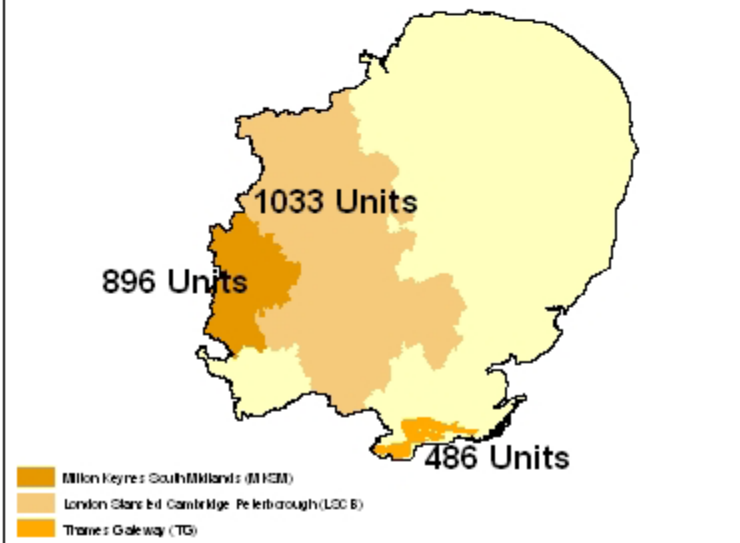

Affordable Rent

222 schemes, 3122 homes Map shows scheme location only

Rural Rent

83 schemes, 697 homes

Rural LCHO

43 schemes, 258 homes

Larger Homes Rent

144 schemes, 923 homes Map shows scheme location only

Larger Homes LCHO

60 schemes, 247 homes Map shows scheme location only

Low Cost Home Ownership

123 schemes, 1207 homes Map shows scheme location only

Growth

Homebuy Agents

Map shows zone areas