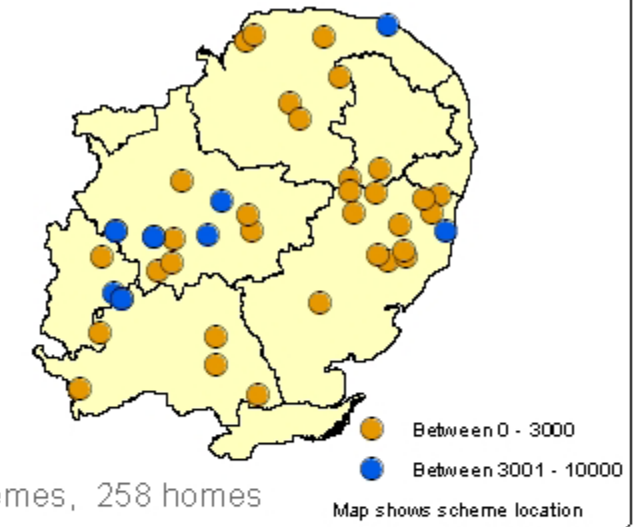

Affordable Rent

222 schemes, 3122 homes Map shows scheme location only

Rural Rent

83 schemes, 697 homes

Rural LCHO

43 schemes, 258 homes

Larger Homes Rent

144 schemes, 923 homes Map shows scheme location only

Larger Homes LCHO

60 schemes, 247 homes Map shows scheme location only

Low Cost Home Ownership

123 schemes, 1207 homes Map shows scheme location only

Growth

Homebuy Agents

Map shows zone areas