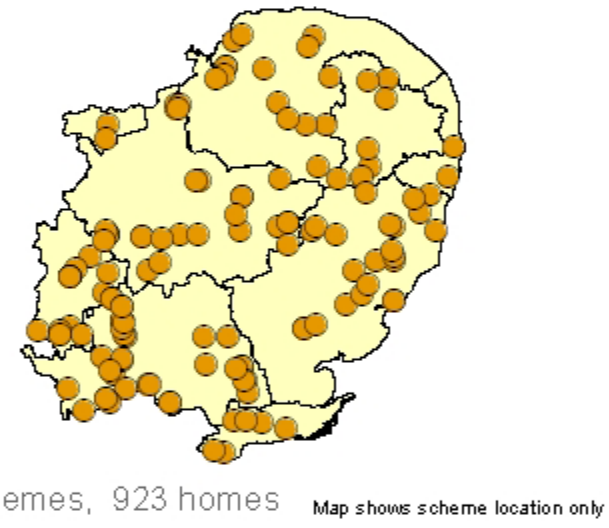

Affordable Rent

222 schemes, 3122 homes Map shows scheme location only

Rural Rent

83 schemes, 697 homes

Rural LCHO

43 schemes, 258 homes

Larger Homes Rent

144 schemes, 923 homes Map shows scheme location only

Larger Homes LCHO

60 schemes, 247 homes Map shows scheme location only

Low Cost Home Ownership

123 schemes, 1207 homes Map shows scheme location only

Growth

Homebuy Agents

Map shows zone areas