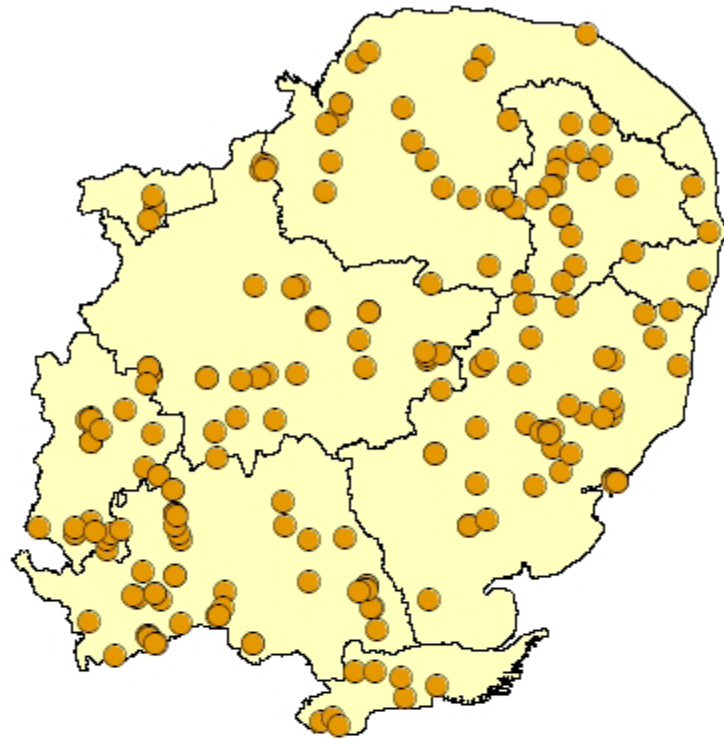

Affordable Rent

222 schemes, 3122 homes Map shows scheme location only

Rural Rent

83 schemes, 697 homes

Rural LCHO

43 schemes, 258 homes

Larger Homes Rent

144 schemes, 923 homes Map shows scheme location only

Larger Homes LCHO

60 schemes, 247 homes Map shows scheme location only

Low Cost Home Ownership

123 schemes, 1207 homes Map shows scheme location only

Growth

Homebuy Agents

Map shows zone areas