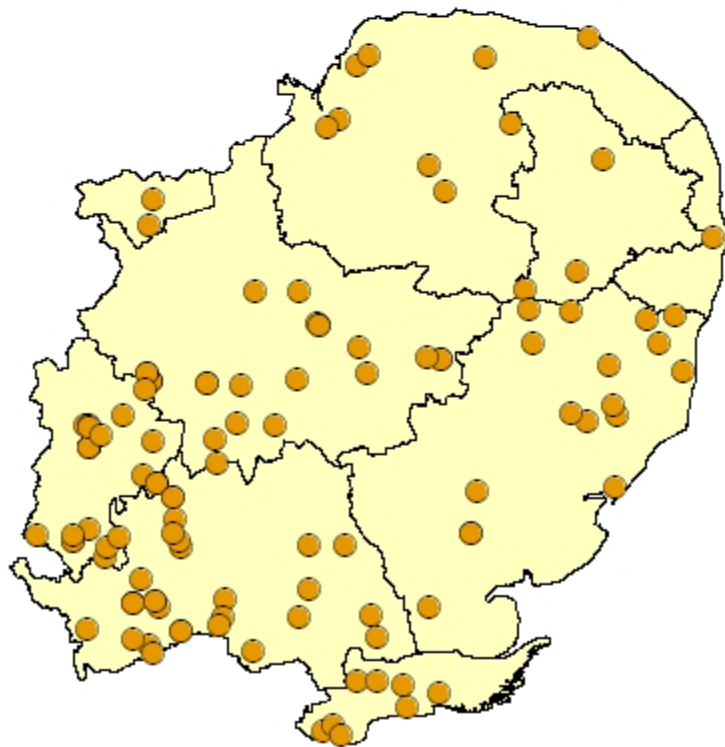

Affordable Rent

222 schemes, 3122 homes Map shows scheme location only

Rural Rent

83 schemes, 697 homes

Rural LCHO

43 schemes, 258 homes

Larger Homes Rent

144 schemes, 923 homes Map shows scheme location only

Larger Homes LCHO

60 schemes, 247 homes Map shows scheme location only

Low Cost Home Ownership

123 schemes, 1207 homes Map shows scheme location only

Growth

Homebuy Agents

Map shows zone areas