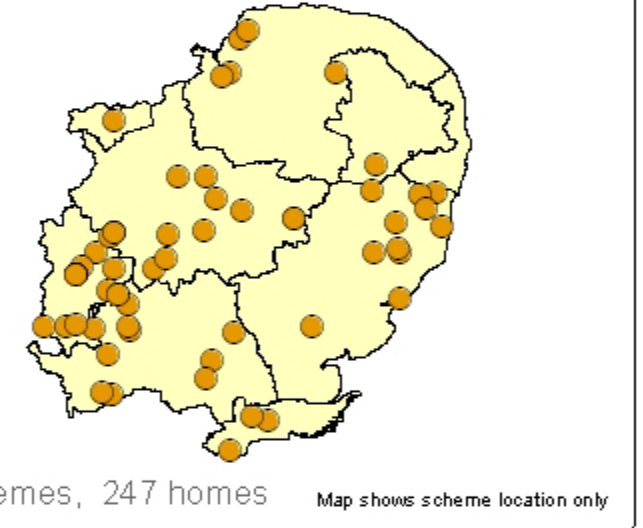

Affordable Rent

222 schemes, 3122 homes Map shows scheme location only

Rural Rent

83 schemes, 697 homes

Rural LCHO

43 schemes, 258 homes

Larger Homes Rent

144 schemes, 923 homes Map shows scheme location only

Larger Homes LCHO

60 schemes, 247 homes Map shows scheme location only

Low Cost Home Ownership

123 schemes, 1207 homes Map shows scheme location only

Growth

Homebuy Agents

Map shows zone areas