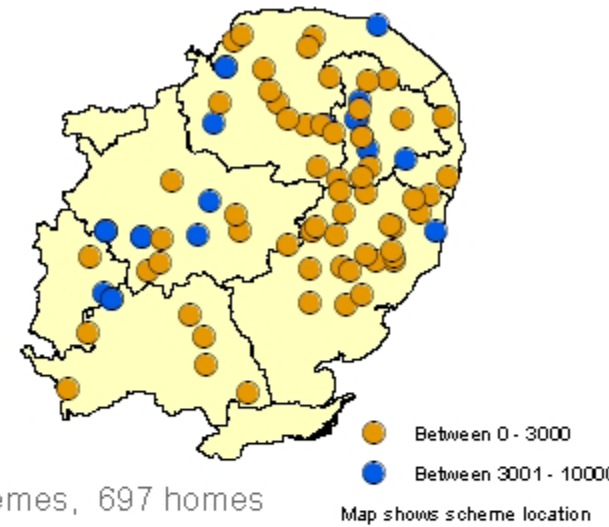

Affordable Rent

222 schemes, 3122 homes Map shows scheme location only

Rural Rent

83 schemes, 697 homes

Rural LCHO

43 schemes, 258 homes

Larger Homes Rent

144 schemes, 923 homes Map shows scheme location only

Larger Homes LCHO

60 schemes, 247 homes Map shows scheme location only

Low Cost Home Ownership

123 schemes, 1207 homes Map shows scheme location only

Growth

Homebuy Agents

Map shows zone areas